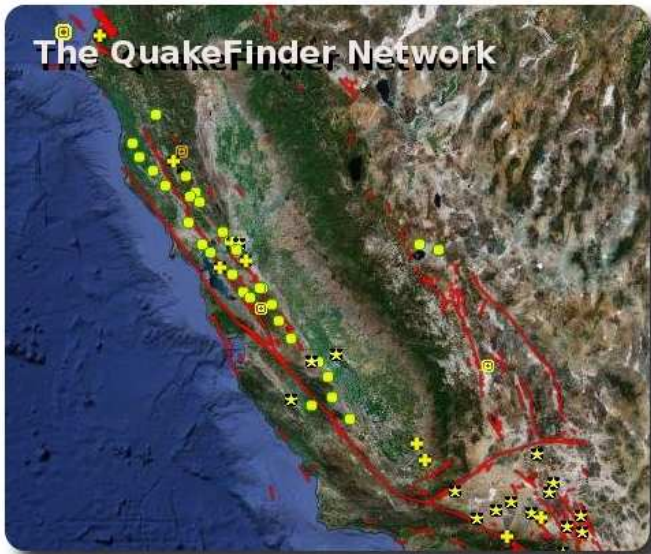

## Quakefinder

Earthquakes have long been feared as natural disasters that occur with no advance warning. But a different detection methodology is hoping to change that.

Actually making a prediction of a probable earthquake on the way is a risky proposition, admits Tom Bleier (left), the man behind [Quakefinder](#). So he's committed to sharing that information directly and quietly with emergency officials, and will let them determine what, if anything, they want to make public.

Quakefinder's network of sensors recently added one, on private land in Wikiup. Their full array of locations is shown on the map below, along with a typical solar-powered sensor (photo courtesy of Bay Citizen).