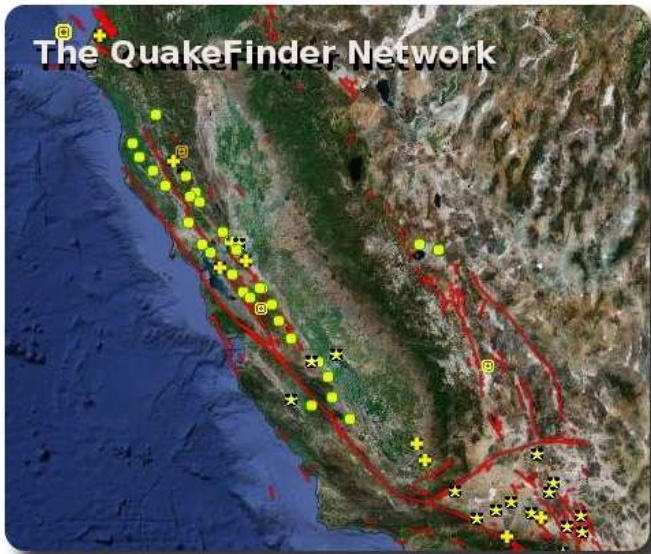

DONATE

[LISTEN](#) [HOME](#) [TELEVISION](#) [RADIO](#) [NEWS](#) [COMMUNITY](#) [AUCTION](#) [SCHEDULES](#) [HELP](#)

Quakefinder

Earthquakes have long been feared as natural disasters that occur with no advance warning. But a different detection methodology is hoping to change that.

Actually making a prediction of a probable earthquake on the way is a risky proposition, admits Tom Bleier (left), the man behind [Quakefinder](#). So he's committed to sharing that information directly and quietly with emergency officials, and will let them determine what, if anything, they want to make public.

Quakefinder's network of sensors recently added one, on private land in Wikiup. Their full array of locations is shown on the map below, along with a typical solar-powered sensor (photo courtesy of Bay Citizen).